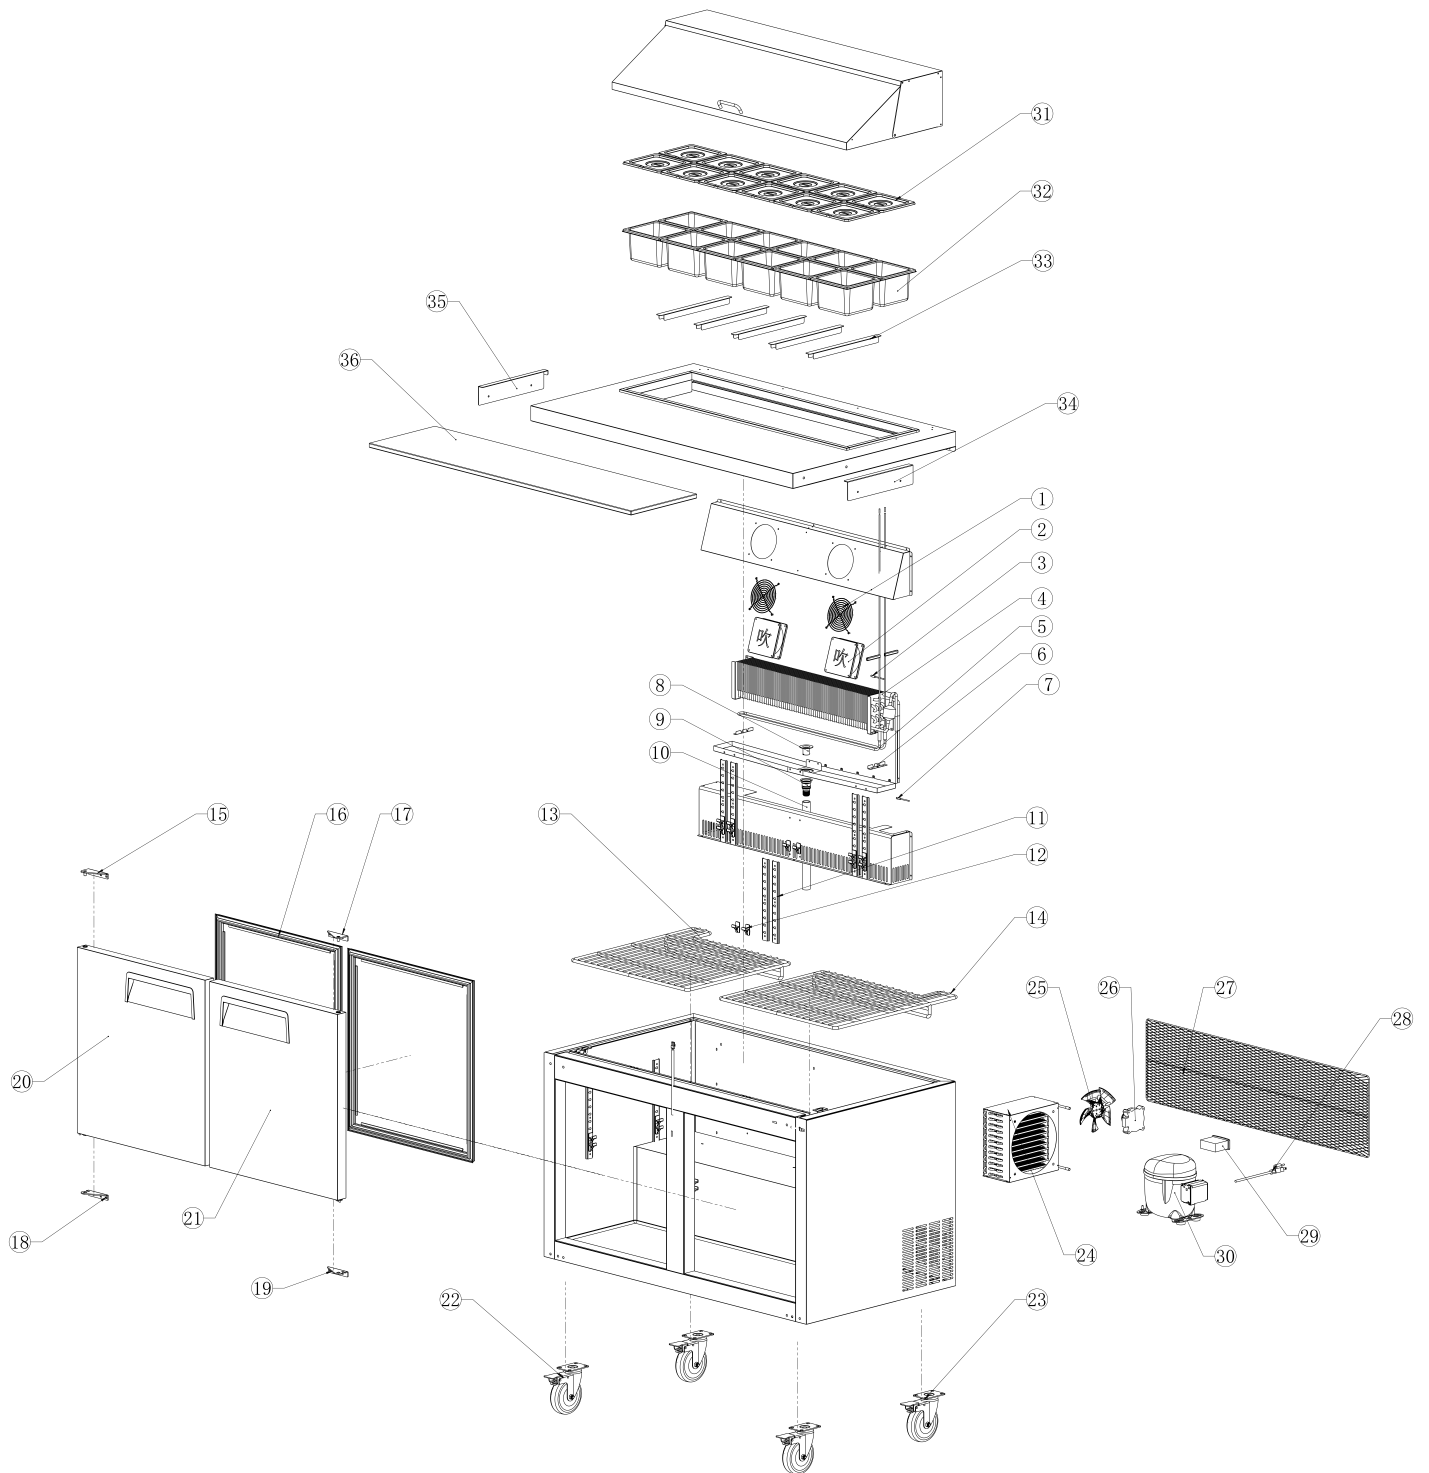

Parts Breakdown

Model PT-TH-1194-HC 58007

Parts Breakdown

Model PT-TH-1194-HC 58007

Item No.	Description	Position	Item No.	Description	Position	Item No.	Description	Position
AP919	Fan Stainless Steel Mesh Cover for 58007	1	AP952	Top Hinge (Left) for 58007	15	AP940	Condenser Motor for 58007	26
AP920	Evaporator Motor for 58007	2	AP963	Gasket for 58007	16	AP967	Mesh Plate (-AU09) for 58007	27
AP959	Evaporator for 58007	4	AP933	Top Hinge (Right) for 58007	17	AP942	Power Cable (Black) for 58007	28
AP925	Temperature Sensor Probe (White) for 58007	7	AP954	Bottom Hinge (Left) for 58007	18	AP945	Controller (Dixell) 115V/60Hz for 58007	29
AP926	Drainage Outlet - Top for 58007	8	AP934	Bottom Hinge (Right) for 58007	19	AP944	Compressor (NUT55NR; 115-127V~60Hz R290) for 58007	30
AP927	Drainage Outlet - Bottom for 58007	9	AP964	Doors Assembly (Left) for 58007	20	80281	Steam Table Pan Cover Sixth Size Slotted Stainless Steel NSF for 58007	31
AP928	Outside Drain Pipe for 58007	10	AP965	Doors Assembly (Right) for 58007	21	80278	Steam Table Pan Sixth Size 6-7/8" x 6-5/16" x 4" / 176mm x 162mm x 100mm Stainless Steel NSF for 58007	32
AP929	Ladder Strip for 58007	11	AP936	Universal Wheel (with Brake) for 58007	22	AP969	Hole Spacer Strip for 58007	33
AP930	Grey K-Clip for 58007	12	AP937	Universal Wheel (without Brake) for 58007	23	AP947	Chopping Board Holder - Right for 58007	34
AP961	Shelf (Left) for 58007	13	AP938	Condenser (OD4.7x14520mm) for 58007	24	AP948	Chopping Board Holder - Left for 58007	35
AP962	Shelf (Right) for 58007	14	AP939	Fan Blade (EBM) for 58007	25	AP970	Chopping Board (AU123-76) for 58007	36